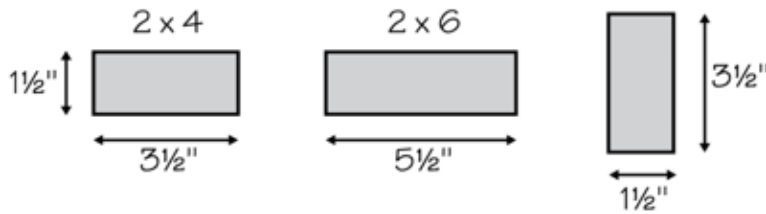

Deck Stair Handrail Grip Size

NOT allowed; difficult to grip

Allowed

Handrails must be graspable and have a perimeter dimension of at least 4" and not greater than 6 1/4." (A 2 x 4 is not allowed: 10" perimeter.)