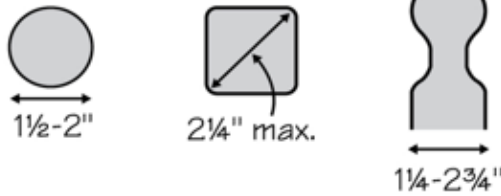

Deck Stair Handrail Grip Size

NOT allowed; difficult to grip

Allowed

Handrails must be graspable and have a perimeter dimension of at least 4" and not greater than 6 1/4." (A 2 x 4 is not allowed: 10" perimeter.)