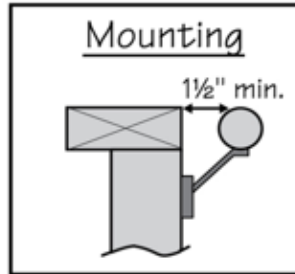

Deck Stair Handrail Grip Size

NOT allowed; difficult to grip

Allowed

Handrails must be graspable and have a perimeter dimension of at least 4" and not greater than 6 1/4." (A 2 x 4 is not allowed: 10" perimeter.)