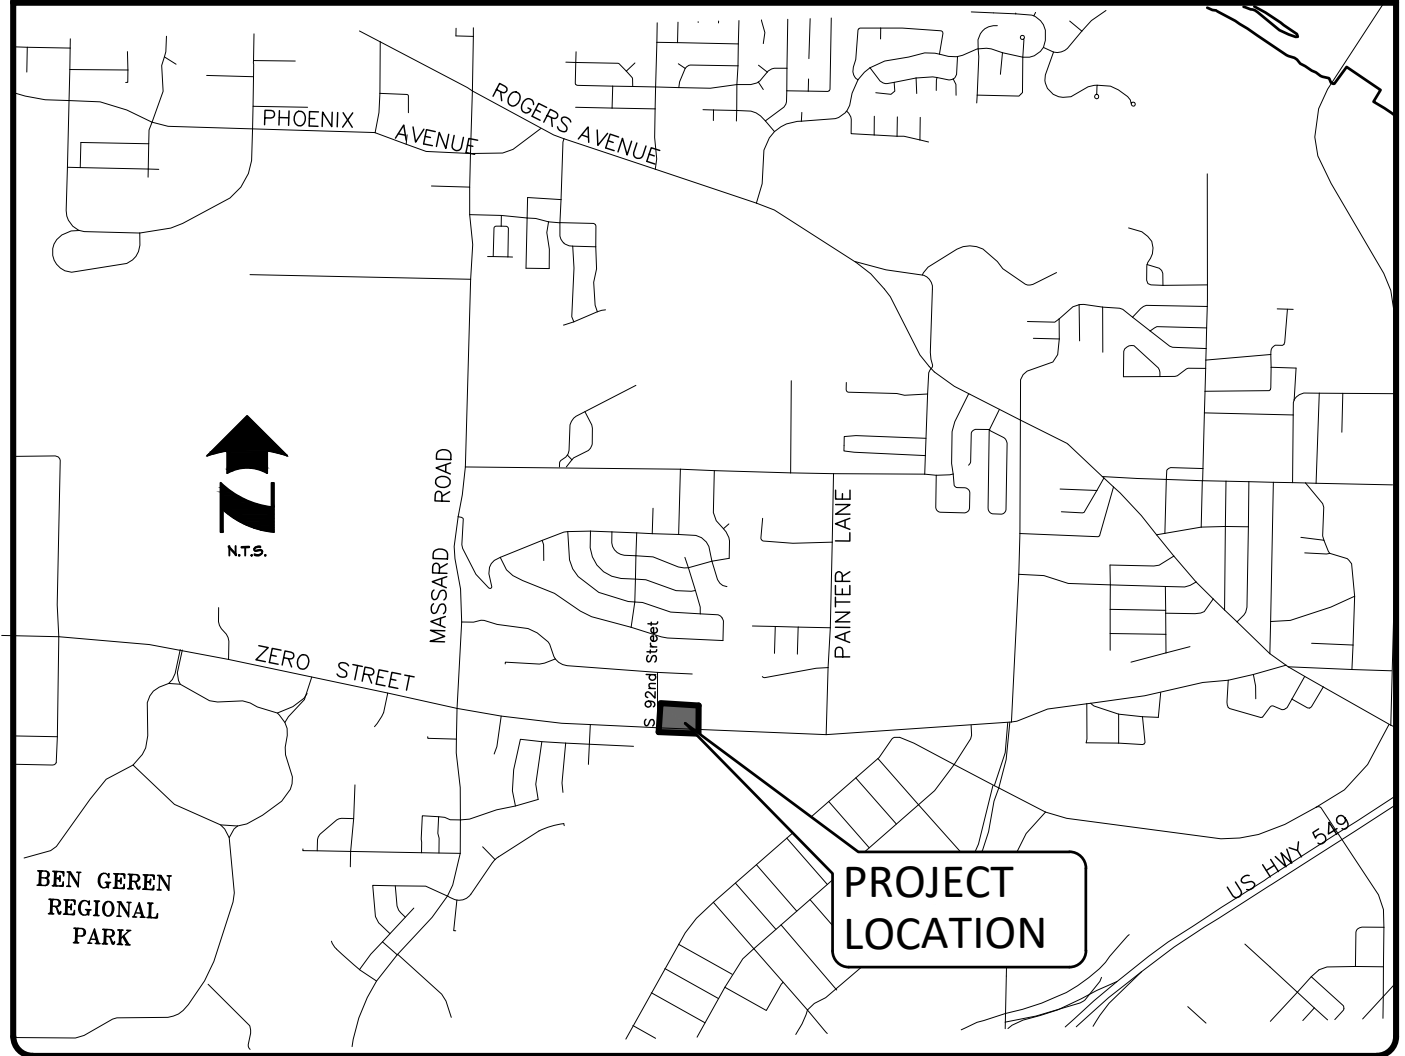

VICINITY MAP

BEN GEREN
REGIONAL
PARK

PROJECT
LOCATION

US HWY 549